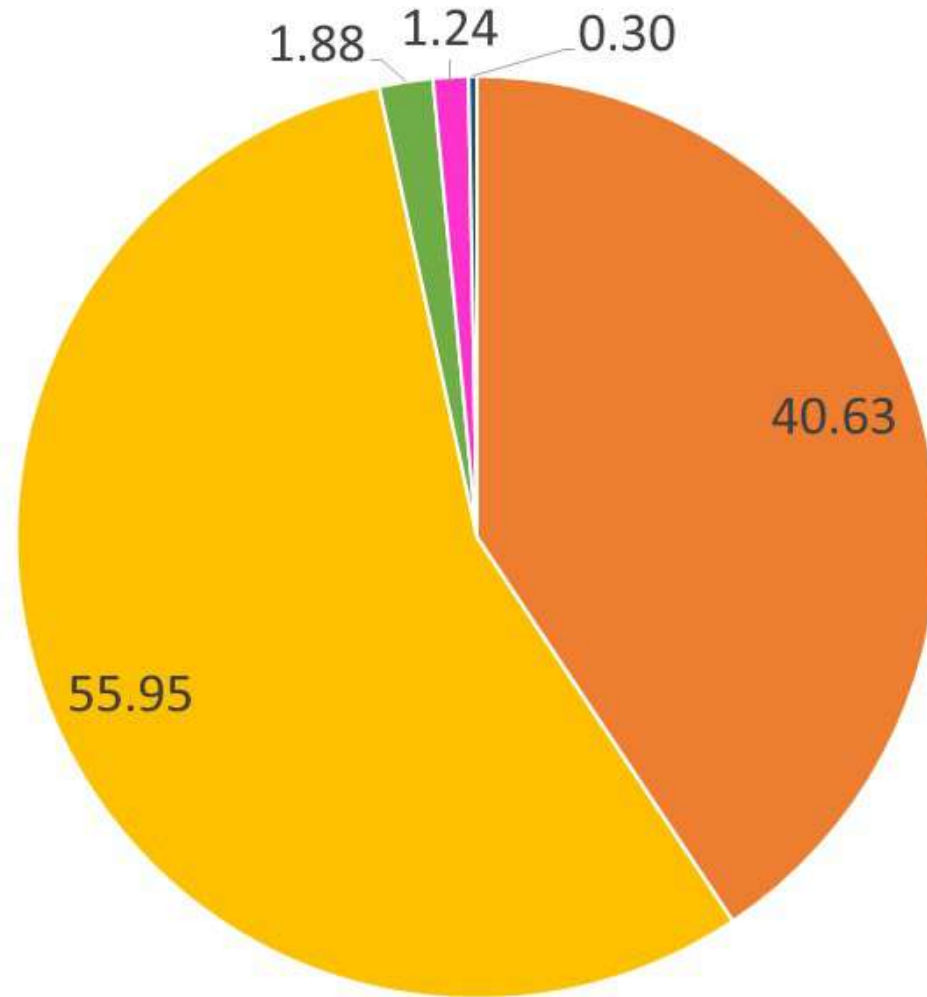

Parent Survey 2023
Sample Size - 2018

Strongly Agree Agree Neither Agree nor Disagree Disagree Strongly Disagree

Q7. The school is well led and managed.

Parent Survey 2023
Sample Size - 2018

Strongly Agree Agree Neither Agree nor Disagree Disagree Strongly Disagree

Q8. My child's teacher is approachable.

Parent Survey 2023
Sample Size - 2018

Strongly Agree Agree Neither Agree nor Disagree Disagree Strongly Disagree

Q9. Teaching and non teaching staff represent professional behavior.

Parent Survey 2023
Sample Size - 2018

Strongly Agree Agree Neither Agree nor Disagree Disagree Strongly Disagree

Q10. The school is welcoming to the parents.

Parent Survey 2023
Sample Size - 2018

Strongly Agree Agree Neither Agree nor Disagree Disagree Strongly Disagree