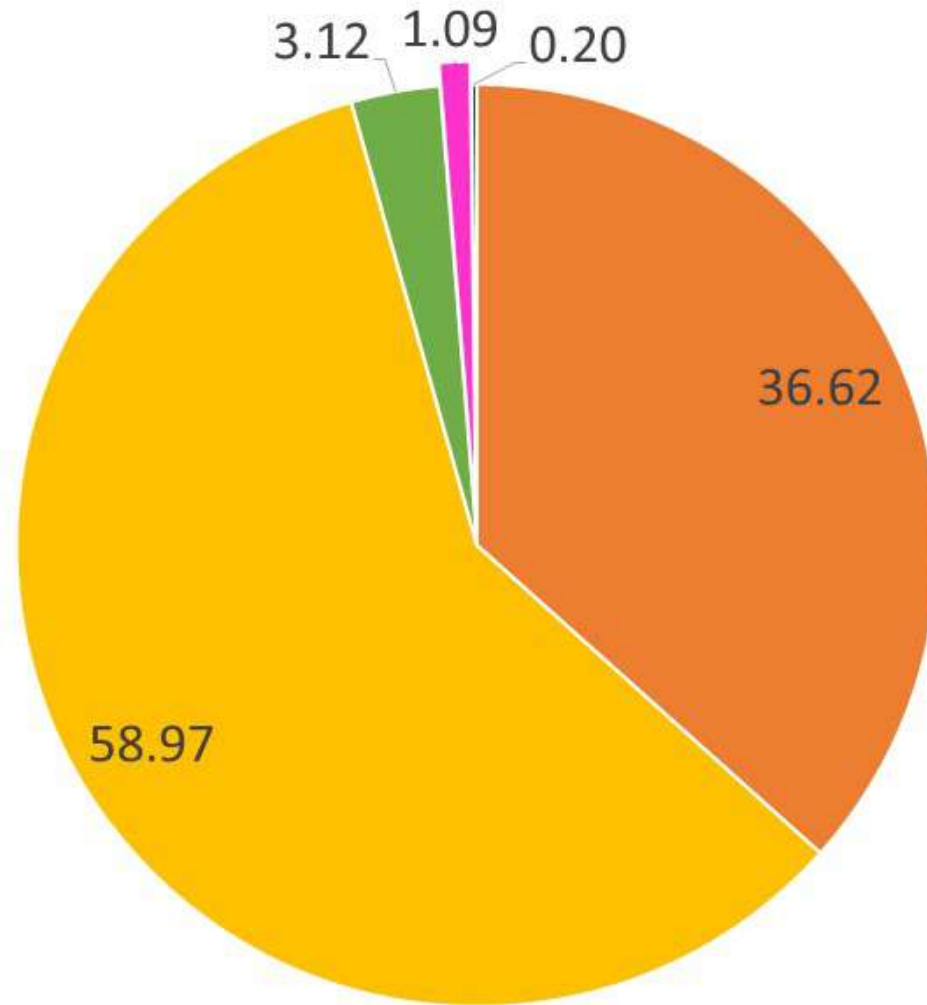

CAMBRIDGE MONTESSORI

(UNDER THE AEGIS OF JALSA VENTURES)

PRE SCHOOL | DAY CARE | MINDLAB

“Parent Survey 2023”

Q1. My child enjoys coming to school.

Parent Survey 2023
Sample Size - 2018

Strongly Agree Agree Neither Agree nor Disagree Disagree Strongly Disagree

Q2. My child is safe at school.

Parent Survey 2023
Sample Size - 2018

Strongly Agree Agree Neither Agree nor Disagree Disagree Strongly Disagree

Q3. Children's views are listened to.

Parent Survey 2023
Sample Size - 2018