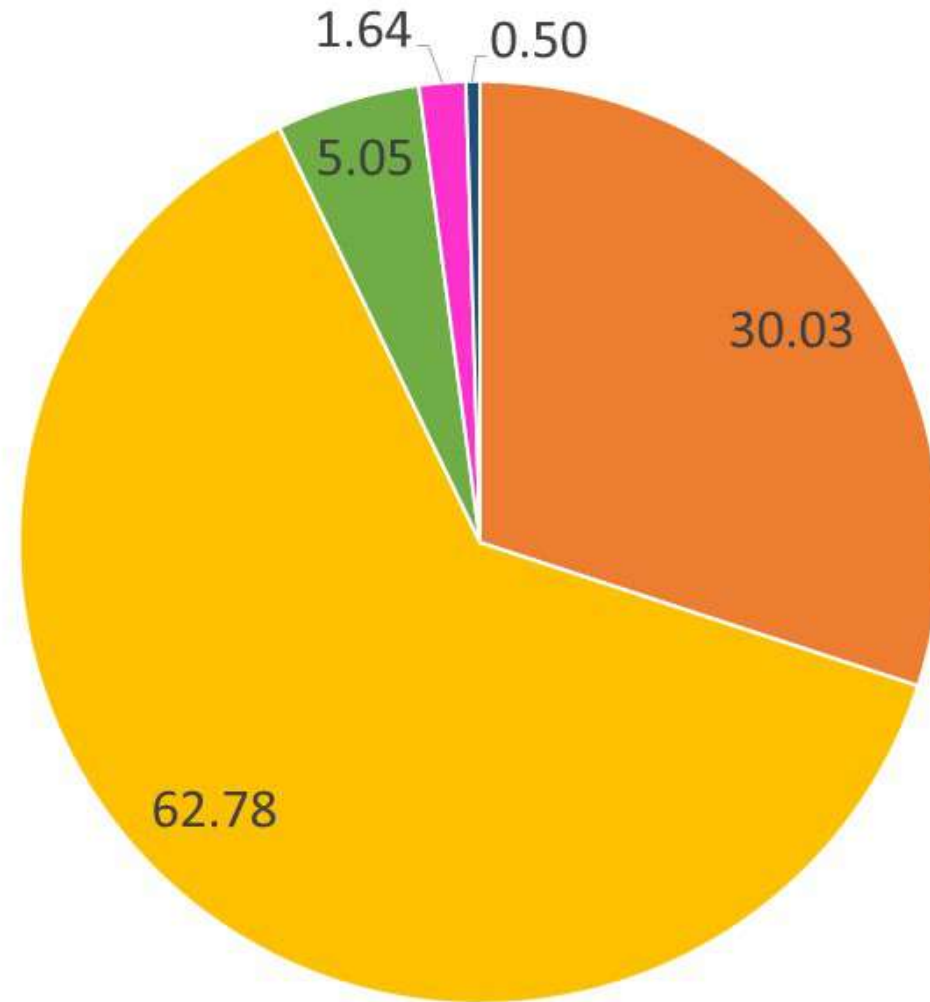

Q5. The school communicates with me effectively about my child's progress.

Parent Survey 2023
Sample Size - 2018

Strongly Agree Agree Neither Agree nor Disagree Disagree Strongly Disagree

Q6. To what extent you are satisfied with the academic performance of your child at school.

Parent Survey 2023
Sample Size - 2018

Strongly Agree Agree Neither Agree nor Disagree Disagree Strongly Disagree

Q7. The school is well led and managed.

Parent Survey 2023
Sample Size - 2018

Strongly Agree Agree Neither Agree nor Disagree Disagree Strongly Disagree