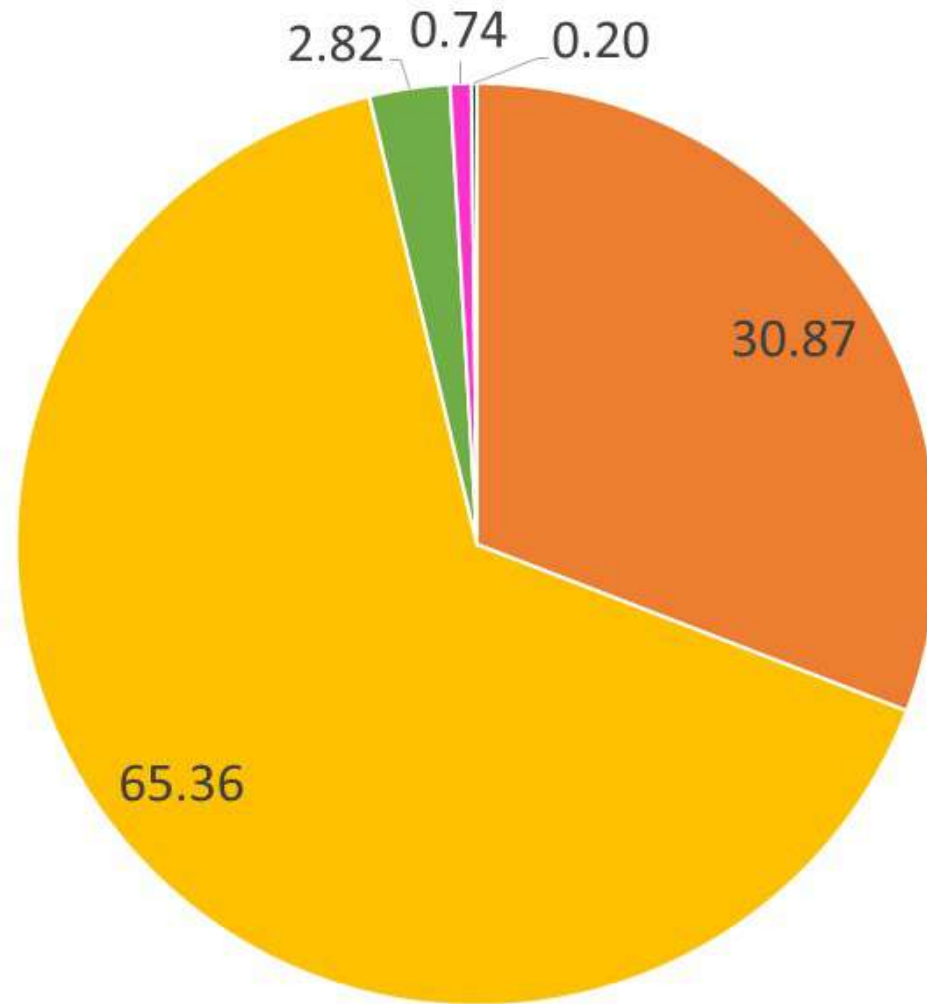

Parent Survey 2023
Sample Size - 2018

Strongly Agree Agree Neither Agree nor Disagree Disagree Strongly Disagree

Q10. The school is welcoming to the parents.

Parent Survey 2023
Sample Size - 2018

Strongly Agree Agree Neither Agree nor Disagree Disagree Strongly Disagree

Q11. My views and concerns are listened to.

Parent Survey 2023
Sample Size - 2018

Strongly Agree Agree Neither Agree nor Disagree Disagree Strongly Disagree

Q12. The school communicates with me effectively about school events and activities.