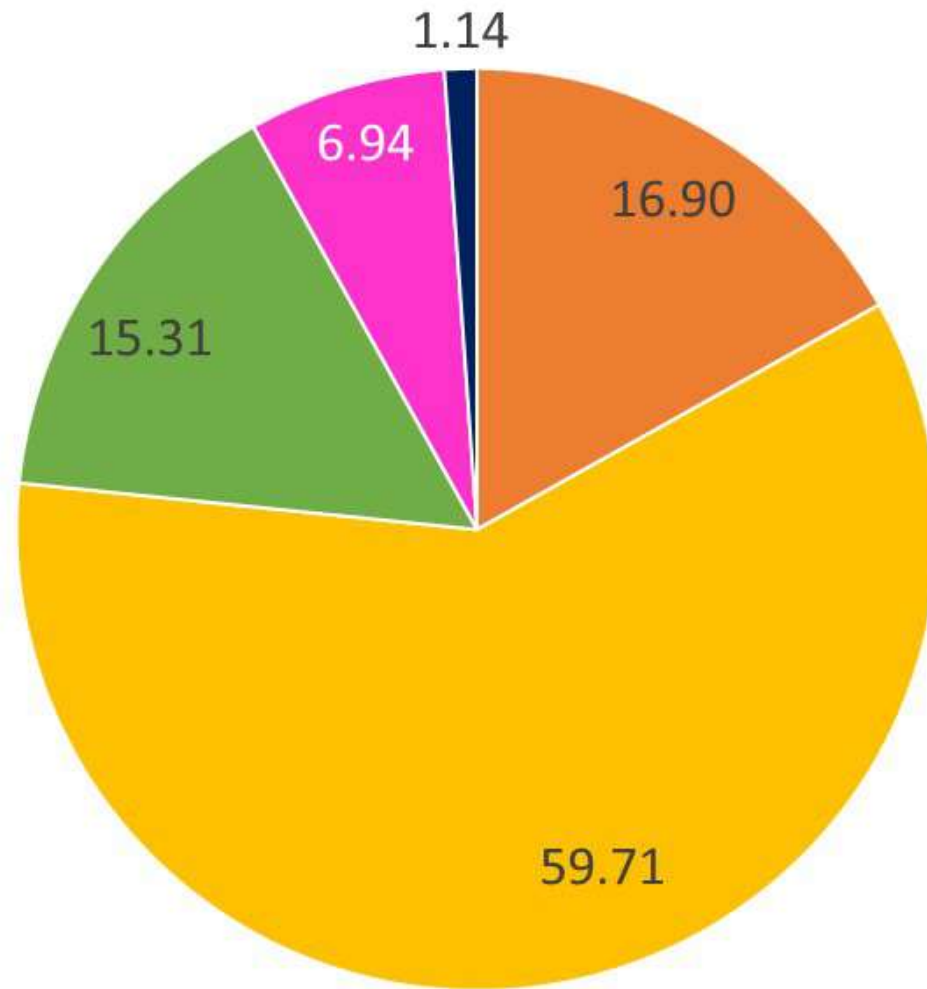

Q14. Regular International workshops/seminars is helping parents in nurturing the child.

Parent Survey 2023
Sample Size - 2018

Strongly Agree   Agree   Neither Agree nor Disagree   Disagree   Strongly Disagree