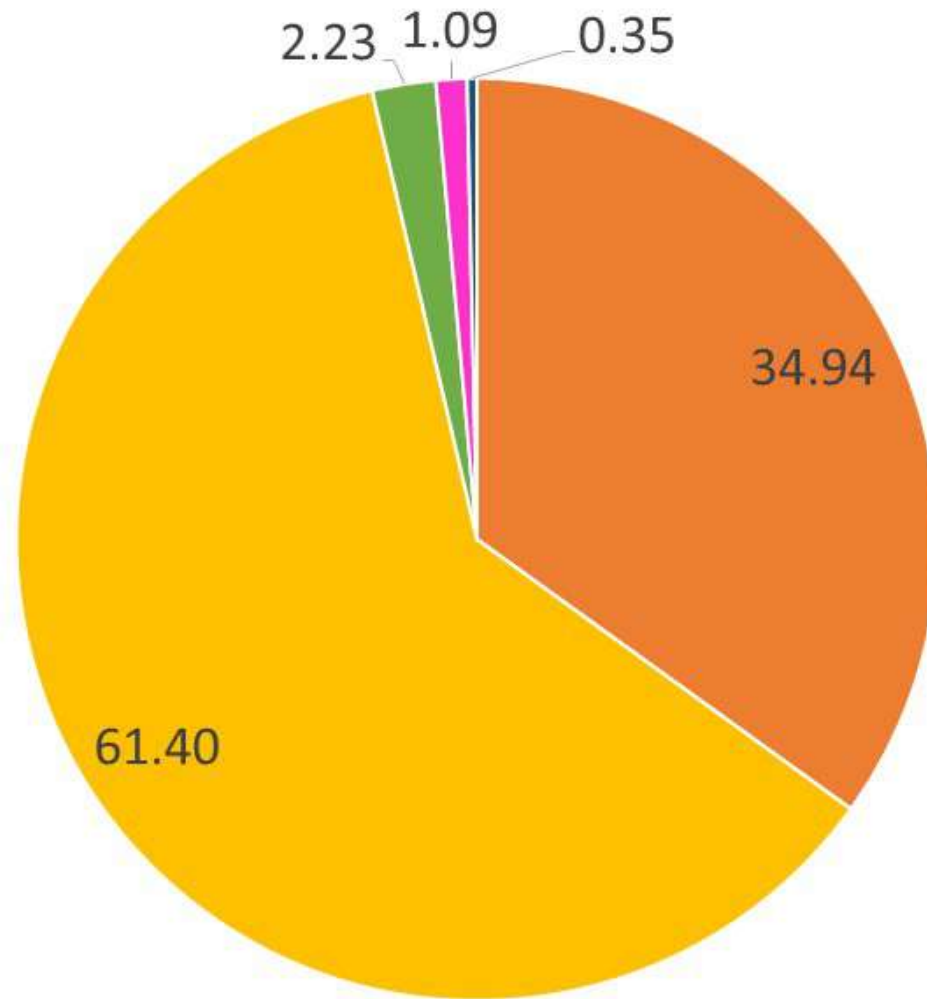

Parent Survey 2023
Sample Size - 2018

Strongly Agree Agree Neither Agree nor Disagree Disagree Strongly Disagree

Q7. The school is well led and managed.

Parent Survey 2023
Sample Size - 2018

Strongly Agree Agree Neither Agree nor Disagree Disagree Strongly Disagree

Q8. My child's teacher is approachable.

Parent Survey 2023
Sample Size - 2018

Strongly Agree Agree Neither Agree nor Disagree Disagree Strongly Disagree

Q9. Teaching and non teaching staff represent professional behavior.

Parent Survey 2023
Sample Size - 2018

Strongly Agree Agree Neither Agree nor Disagree Disagree Strongly Disagree

Q10. The school is welcoming to the parents.

Parent Survey 2023
Sample Size - 2018

Strongly Agree Agree Neither Agree nor Disagree Disagree Strongly Disagree