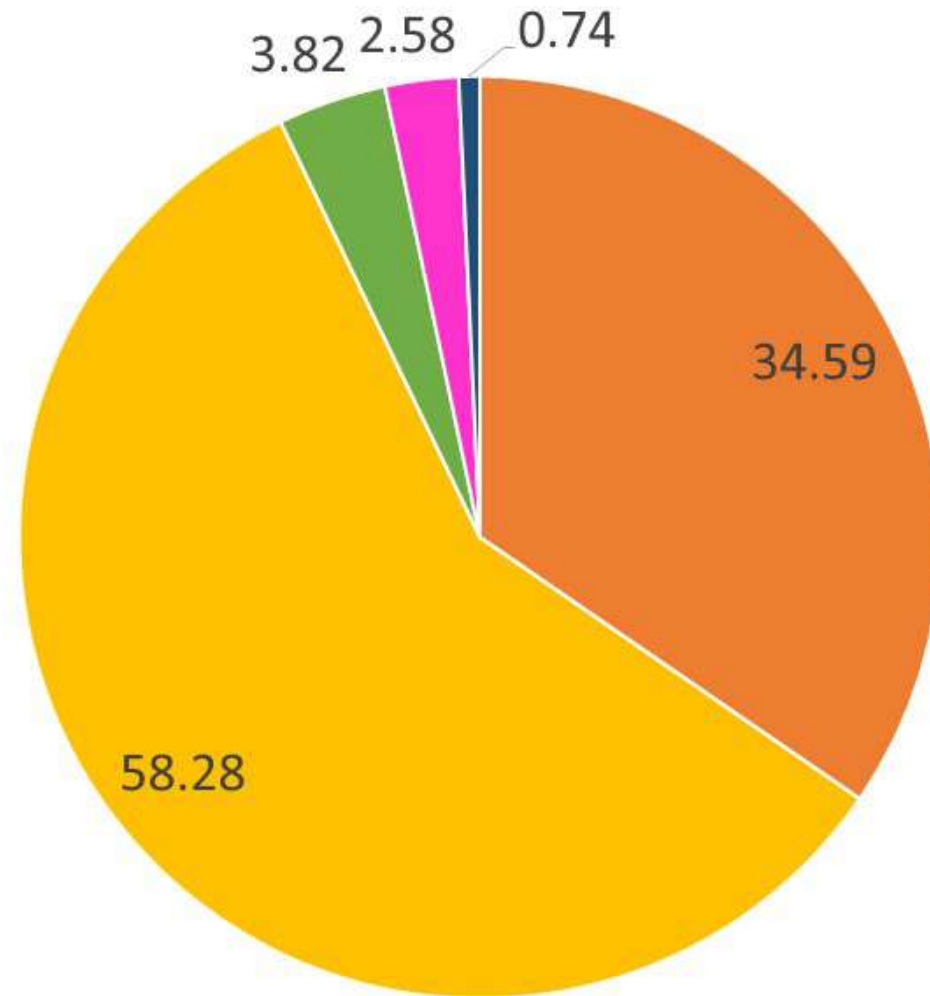

Q5. The school communicates with me effectively about my child's progress.

Parent Survey 2023
Sample Size - 2018

Strongly Agree   Agree   Neither Agree nor Disagree   Disagree   Strongly Disagree