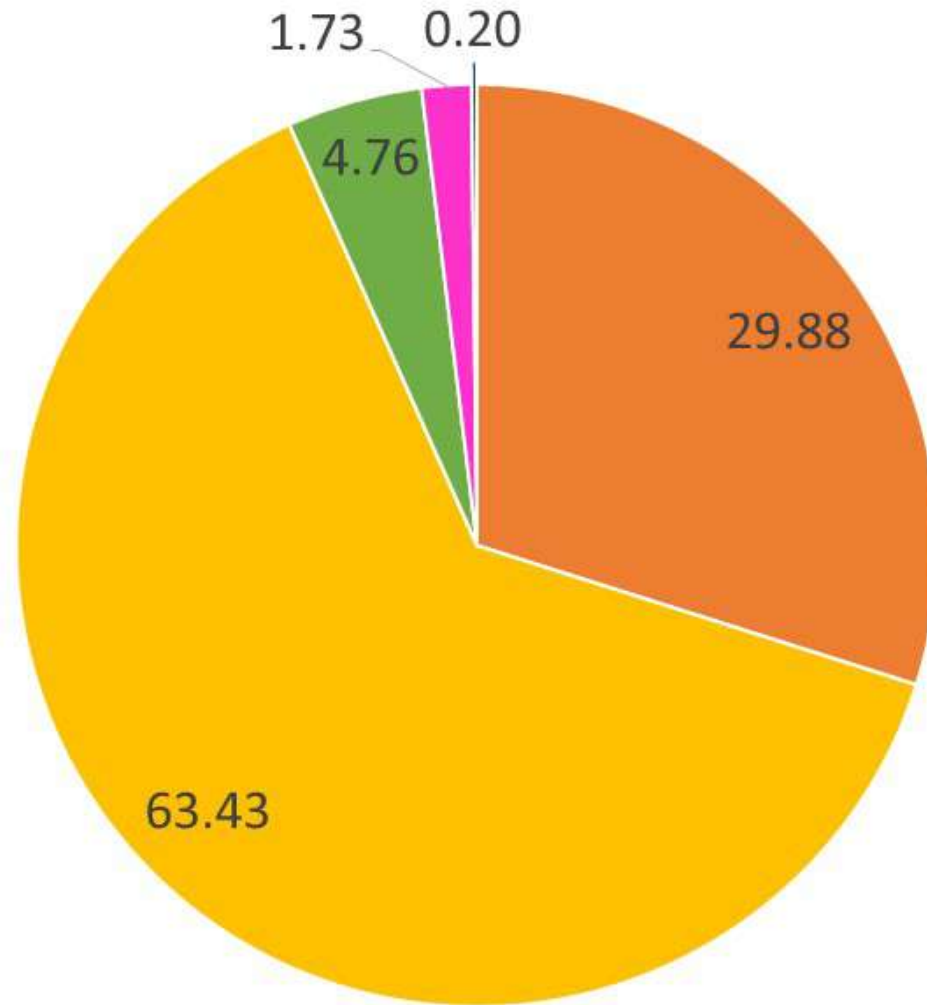

Q4. My child is encouraged to work hard and do their best.

Parent Survey 2023
Sample Size - 2018

Strongly Agree   Agree   Neither Agree nor Disagree   Disagree   Strongly Disagree