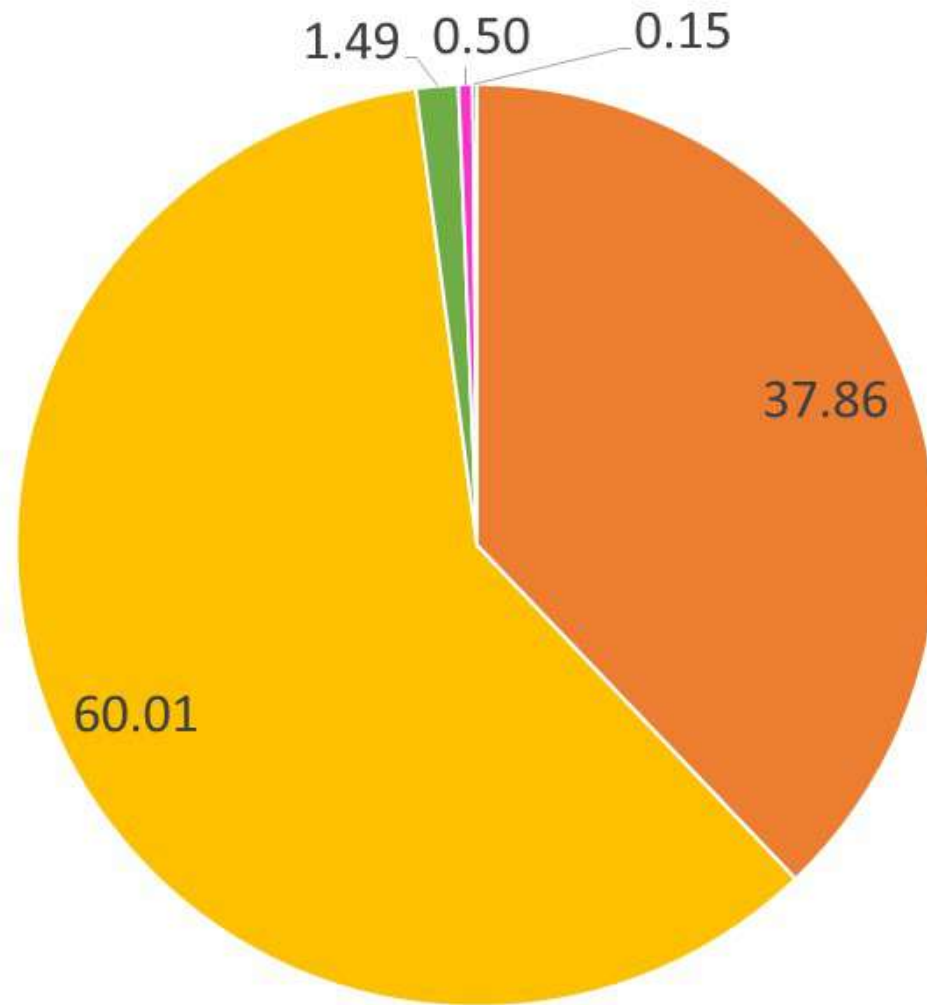

Parent Survey 2023
Sample Size - 2018

Strongly Agree Agree Neither Agree nor Disagree Disagree Strongly Disagree

Q7. The school is well led and managed.

Parent Survey 2023
Sample Size - 2018

Strongly Agree Agree Neither Agree nor Disagree Disagree Strongly Disagree

Q8. My child's teacher is approachable.

Parent Survey 2023
Sample Size - 2018

Strongly Agree Agree Neither Agree nor Disagree Disagree Strongly Disagree

Q9. Teaching and non teaching staff represent professional behavior.

Parent Survey 2023
Sample Size - 2018

Strongly Agree Agree Neither Agree nor Disagree Disagree Strongly Disagree

Q10. The school is welcoming to the parents.

Parent Survey 2023
Sample Size - 2018

Strongly Agree Agree Neither Agree nor Disagree Disagree Strongly Disagree