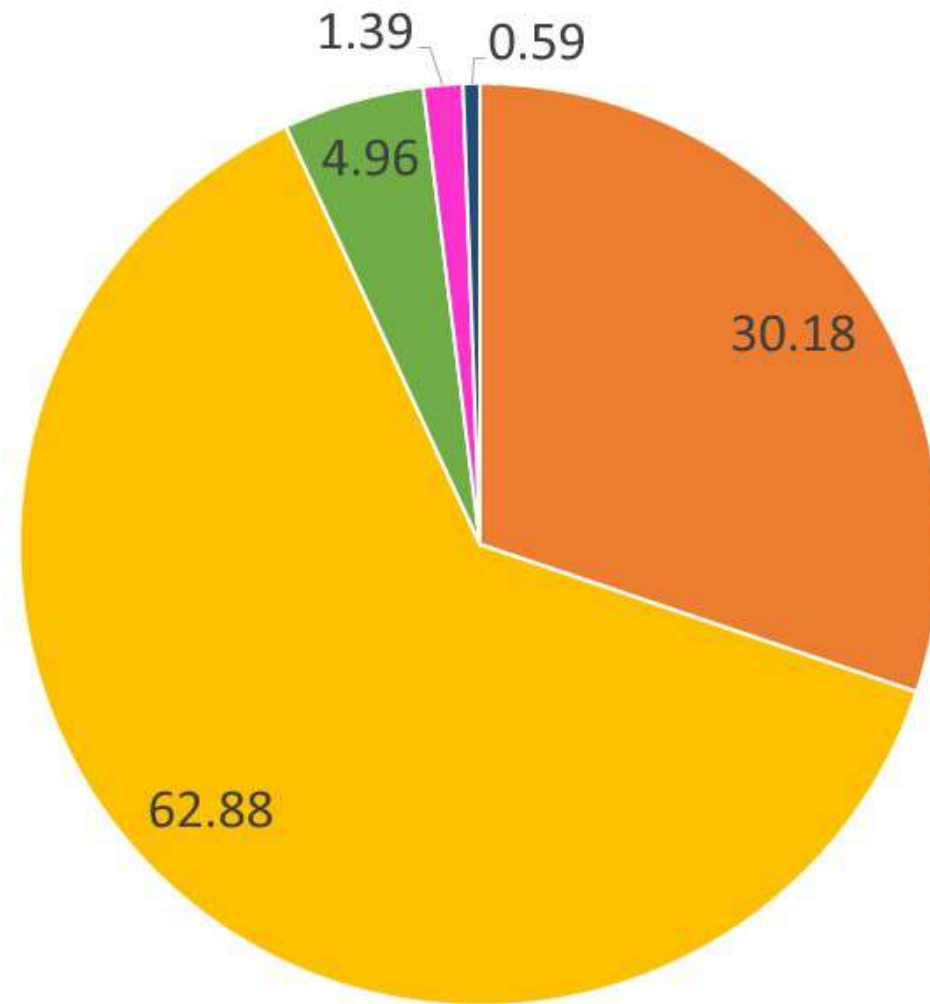

Parent Survey 2023
Sample Size - 2018

Strongly Agree Agree Neither Agree nor Disagree Disagree Strongly Disagree

Q10. The school is welcoming to the parents.

Parent Survey 2023
Sample Size - 2018

Strongly Agree Agree Neither Agree nor Disagree Disagree Strongly Disagree

Q11. My views and concerns are listened to.

Parent Survey 2023
Sample Size - 2018

Strongly Agree Agree Neither Agree nor Disagree Disagree Strongly Disagree

Q12. The school communicates with me effectively about school events and activities.

Parent Survey 2023
Sample Size - 2018

Strongly Agree Agree Neither Agree nor Disagree Disagree Strongly Disagree

Q13. The school gives opportunities for experiential learning.

Parent Survey 2023
Sample Size - 2018