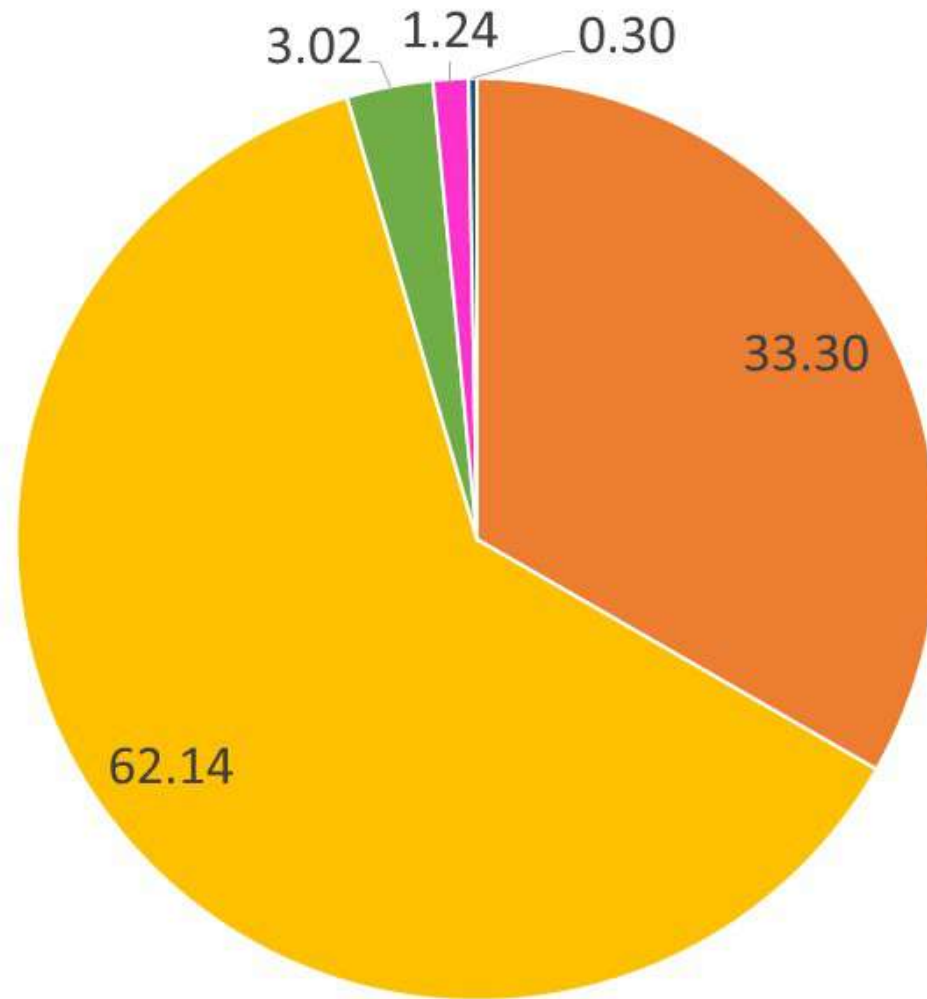

Q5. The school communicates with me effectively about my child's progress.

Parent Survey 2023
Sample Size - 2018

Strongly Agree Agree Neither Agree nor Disagree Disagree Strongly Disagree

Q6. To what extent you are satisfied with the academic performance of your child at school.

Parent Survey 2023
Sample Size - 2018

Strongly Agree Agree Neither Agree nor Disagree Disagree Strongly Disagree

Q7. The school is well led and managed.

Parent Survey 2023
Sample Size - 2018

Strongly Agree Agree Neither Agree nor Disagree Disagree Strongly Disagree