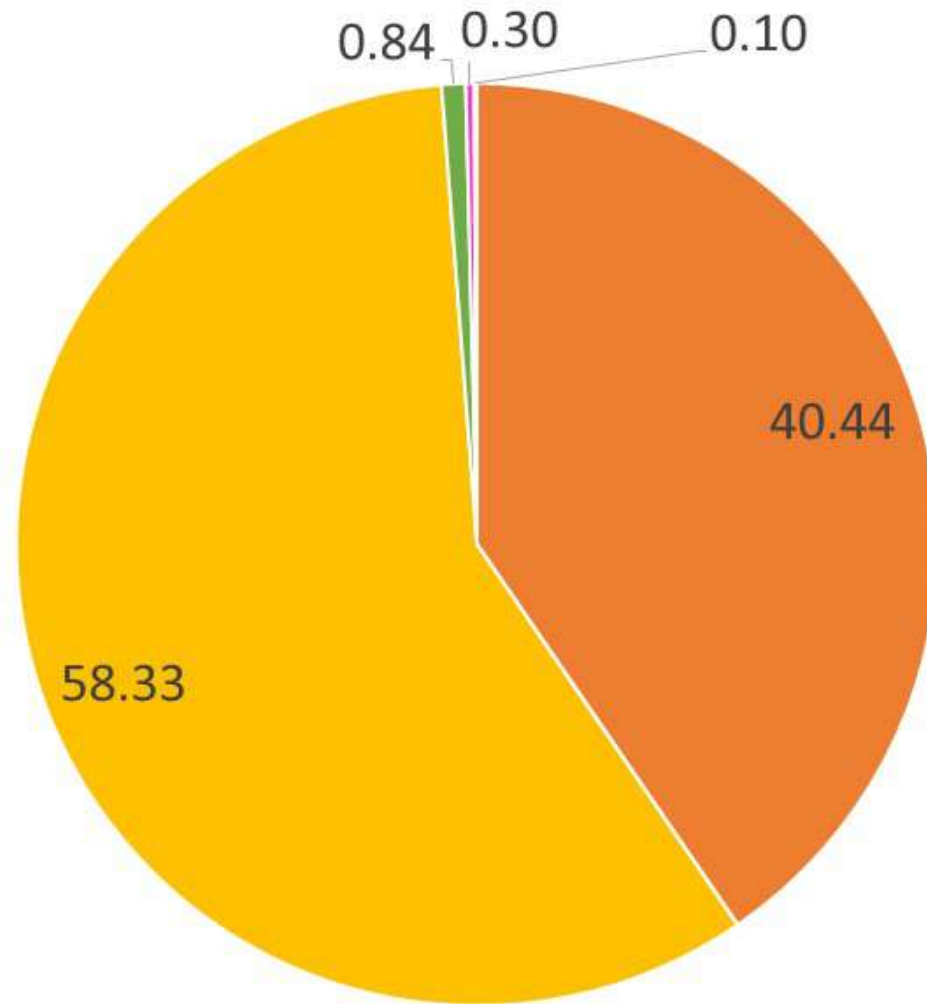

CAMBRIDGE MONTESSORI

(UNDER THE AEGIS OF JALSA VENTURES)

PRE SCHOOL | DAY CARE | MINDLAB

“Parent Survey 2023”

Q1. My child enjoys coming to school.

Parent Survey 2023
Sample Size - 2018

Strongly Agree Agree Neither Agree nor Disagree Disagree Strongly Disagree

Q2. My child is safe at school.

Parent Survey 2023
Sample Size - 2018

Strongly Agree Agree Neither Agree nor Disagree Disagree Strongly Disagree

Q3. Children's views are listened to.

Parent Survey 2023
Sample Size - 2018