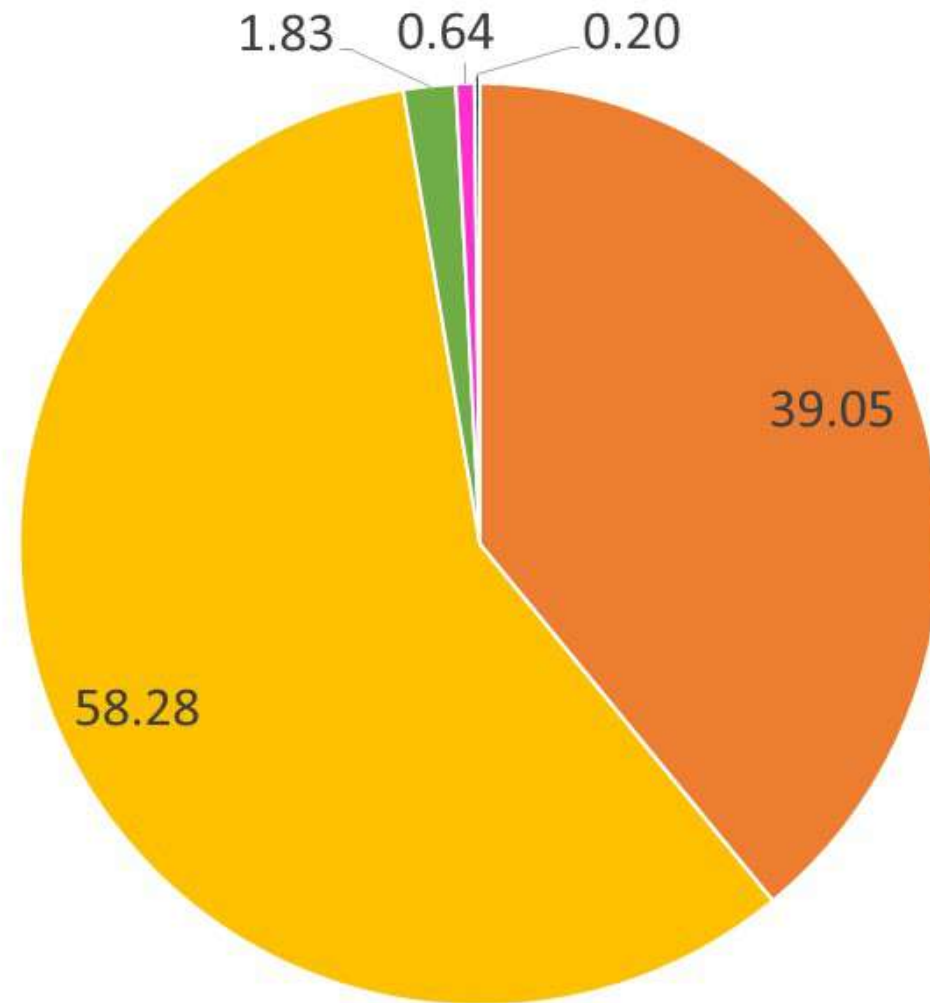

Parent Survey 2023
Sample Size - 2018

Strongly Agree Agree Neither Agree nor Disagree Disagree Strongly Disagree

Q10. The school is welcoming to the parents.

Parent Survey 2023
Sample Size - 2018

Strongly Agree Agree Neither Agree nor Disagree Disagree Strongly Disagree

Q11. My views and concerns are listened to.

Parent Survey 2023
Sample Size - 2018

Strongly Agree Agree Neither Agree nor Disagree Disagree Strongly Disagree

Q12. The school communicates with me effectively about school events and activities.

Parent Survey 2023
Sample Size - 2018

Strongly Agree Agree Neither Agree nor Disagree Disagree Strongly Disagree

Q13. The school gives opportunities for experiential learning.

Parent Survey 2023
Sample Size - 2018