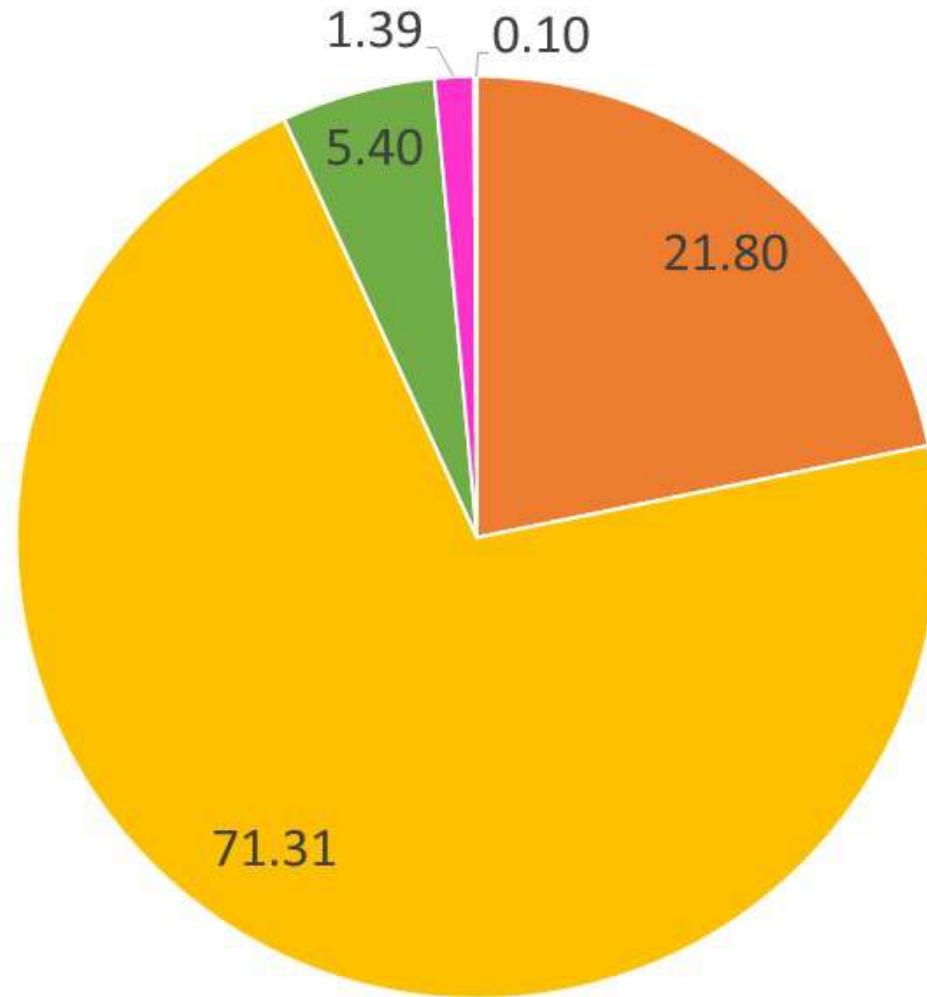

CAMBRIDGE MONTESSORI

(UNDER THE AEGIS OF JALSA VENTURES)

PRE SCHOOL | DAY CARE | MINDLAB

“Parent Survey 2023”

Q1. My child enjoys coming to school.

Parent Survey 2023
Sample Size - 2018

Strongly Agree Agree Neither Agree nor Disagree Disagree Strongly Disagree

Q2. My child is safe at school.

Parent Survey 2023
Sample Size - 2018

Strongly Agree Agree Neither Agree nor Disagree Disagree Strongly Disagree

Q3. Children's views are listened to.

Parent Survey 2023
Sample Size - 2018

Strongly Agree Agree Neither Agree nor Disagree Disagree Strongly Disagree

Q4. My child is encouraged to work hard and do their best.

Parent Survey 2023
Sample Size - 2018

Strongly Agree Agree Neither Agree nor Disagree Disagree Strongly Disagree