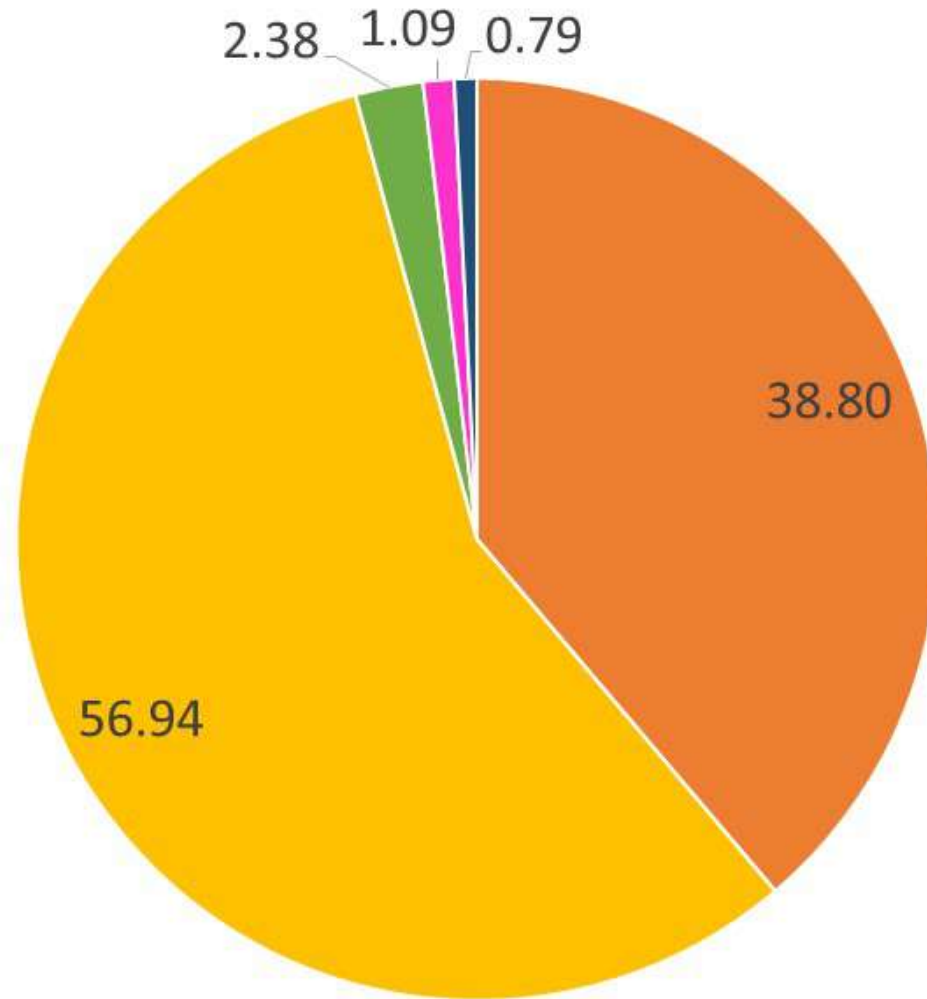

Q15. I would recommend Cambridge Montessori Preschool to another family.

Parent Survey 2023
Sample Size - 2018

Strongly Agree   Agree   Neither Agree nor Disagree   Disagree   Strongly Disagree