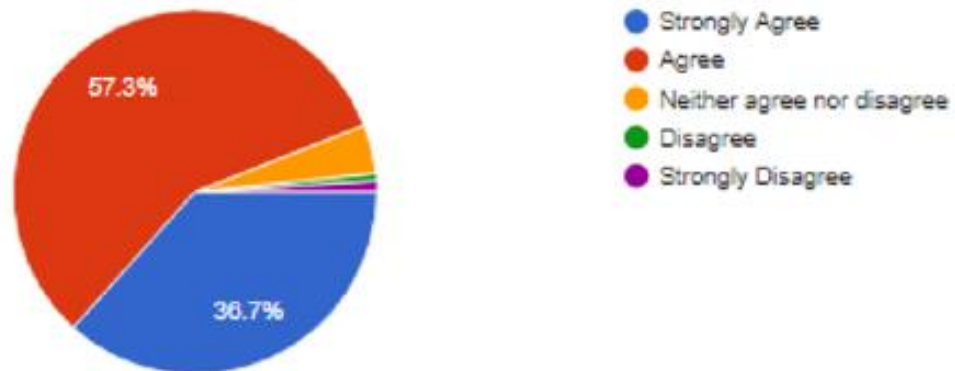

11. My views are sought and my concerns listened to.

300 responses